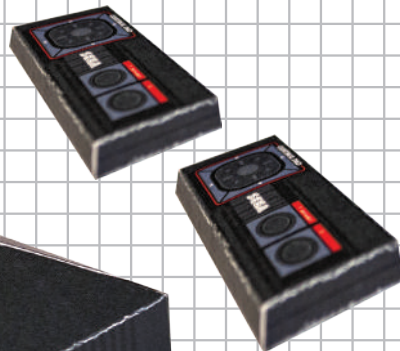

Control Pads™

**The Sega
Video Game System**

Power Base™