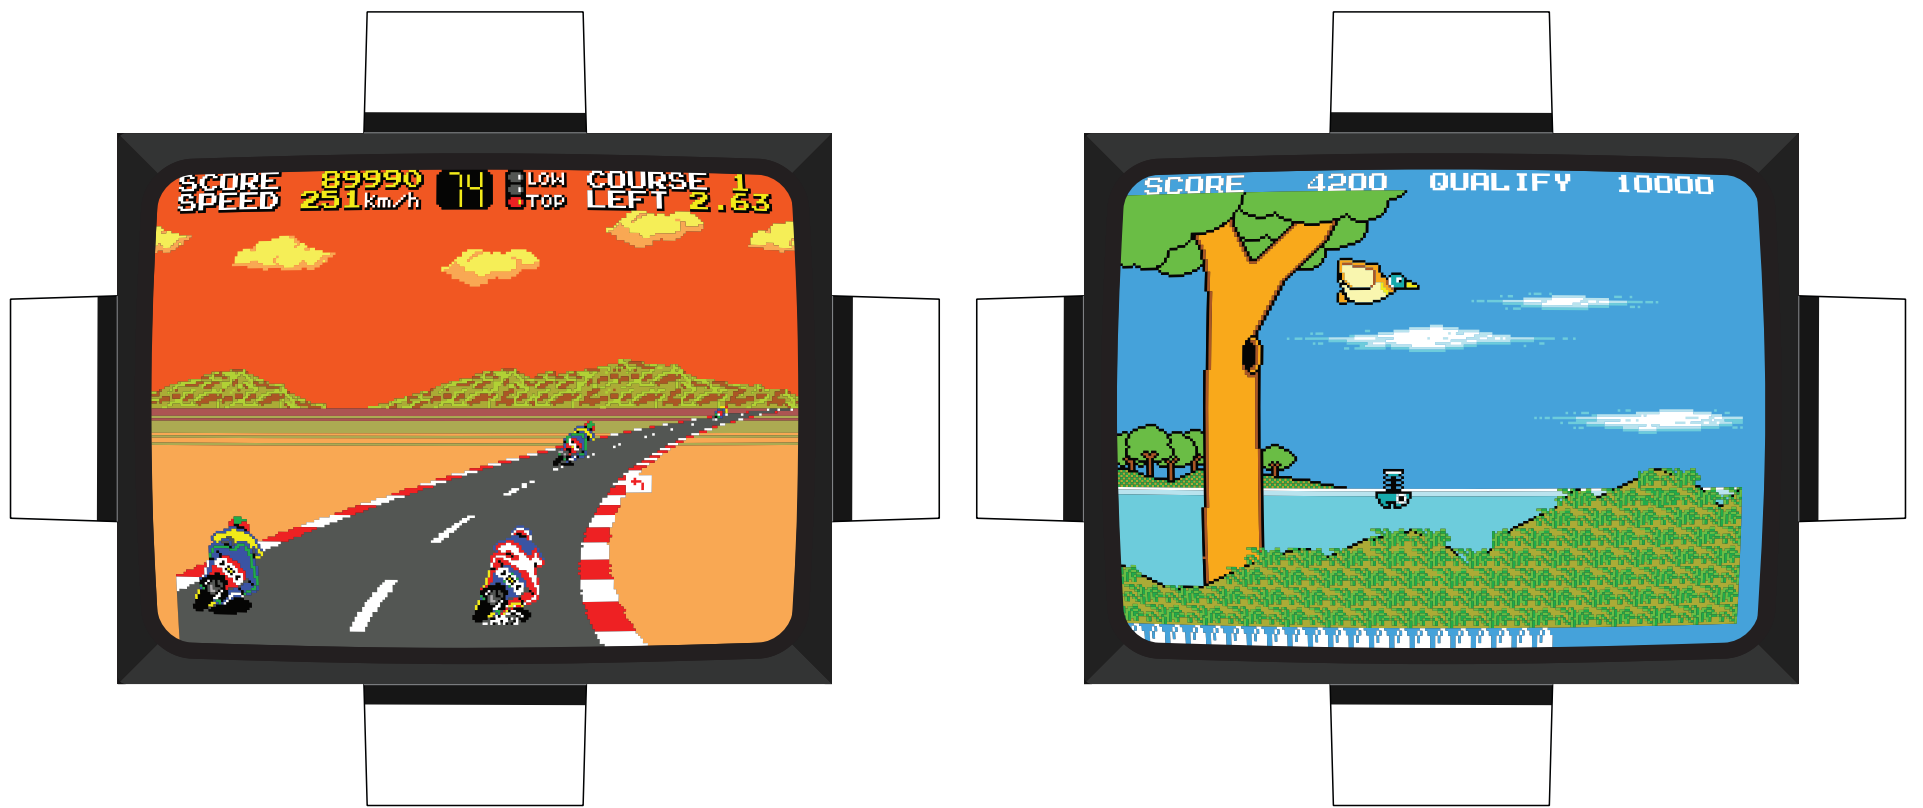

SEGA Master System Plus

Papercraft Pattern