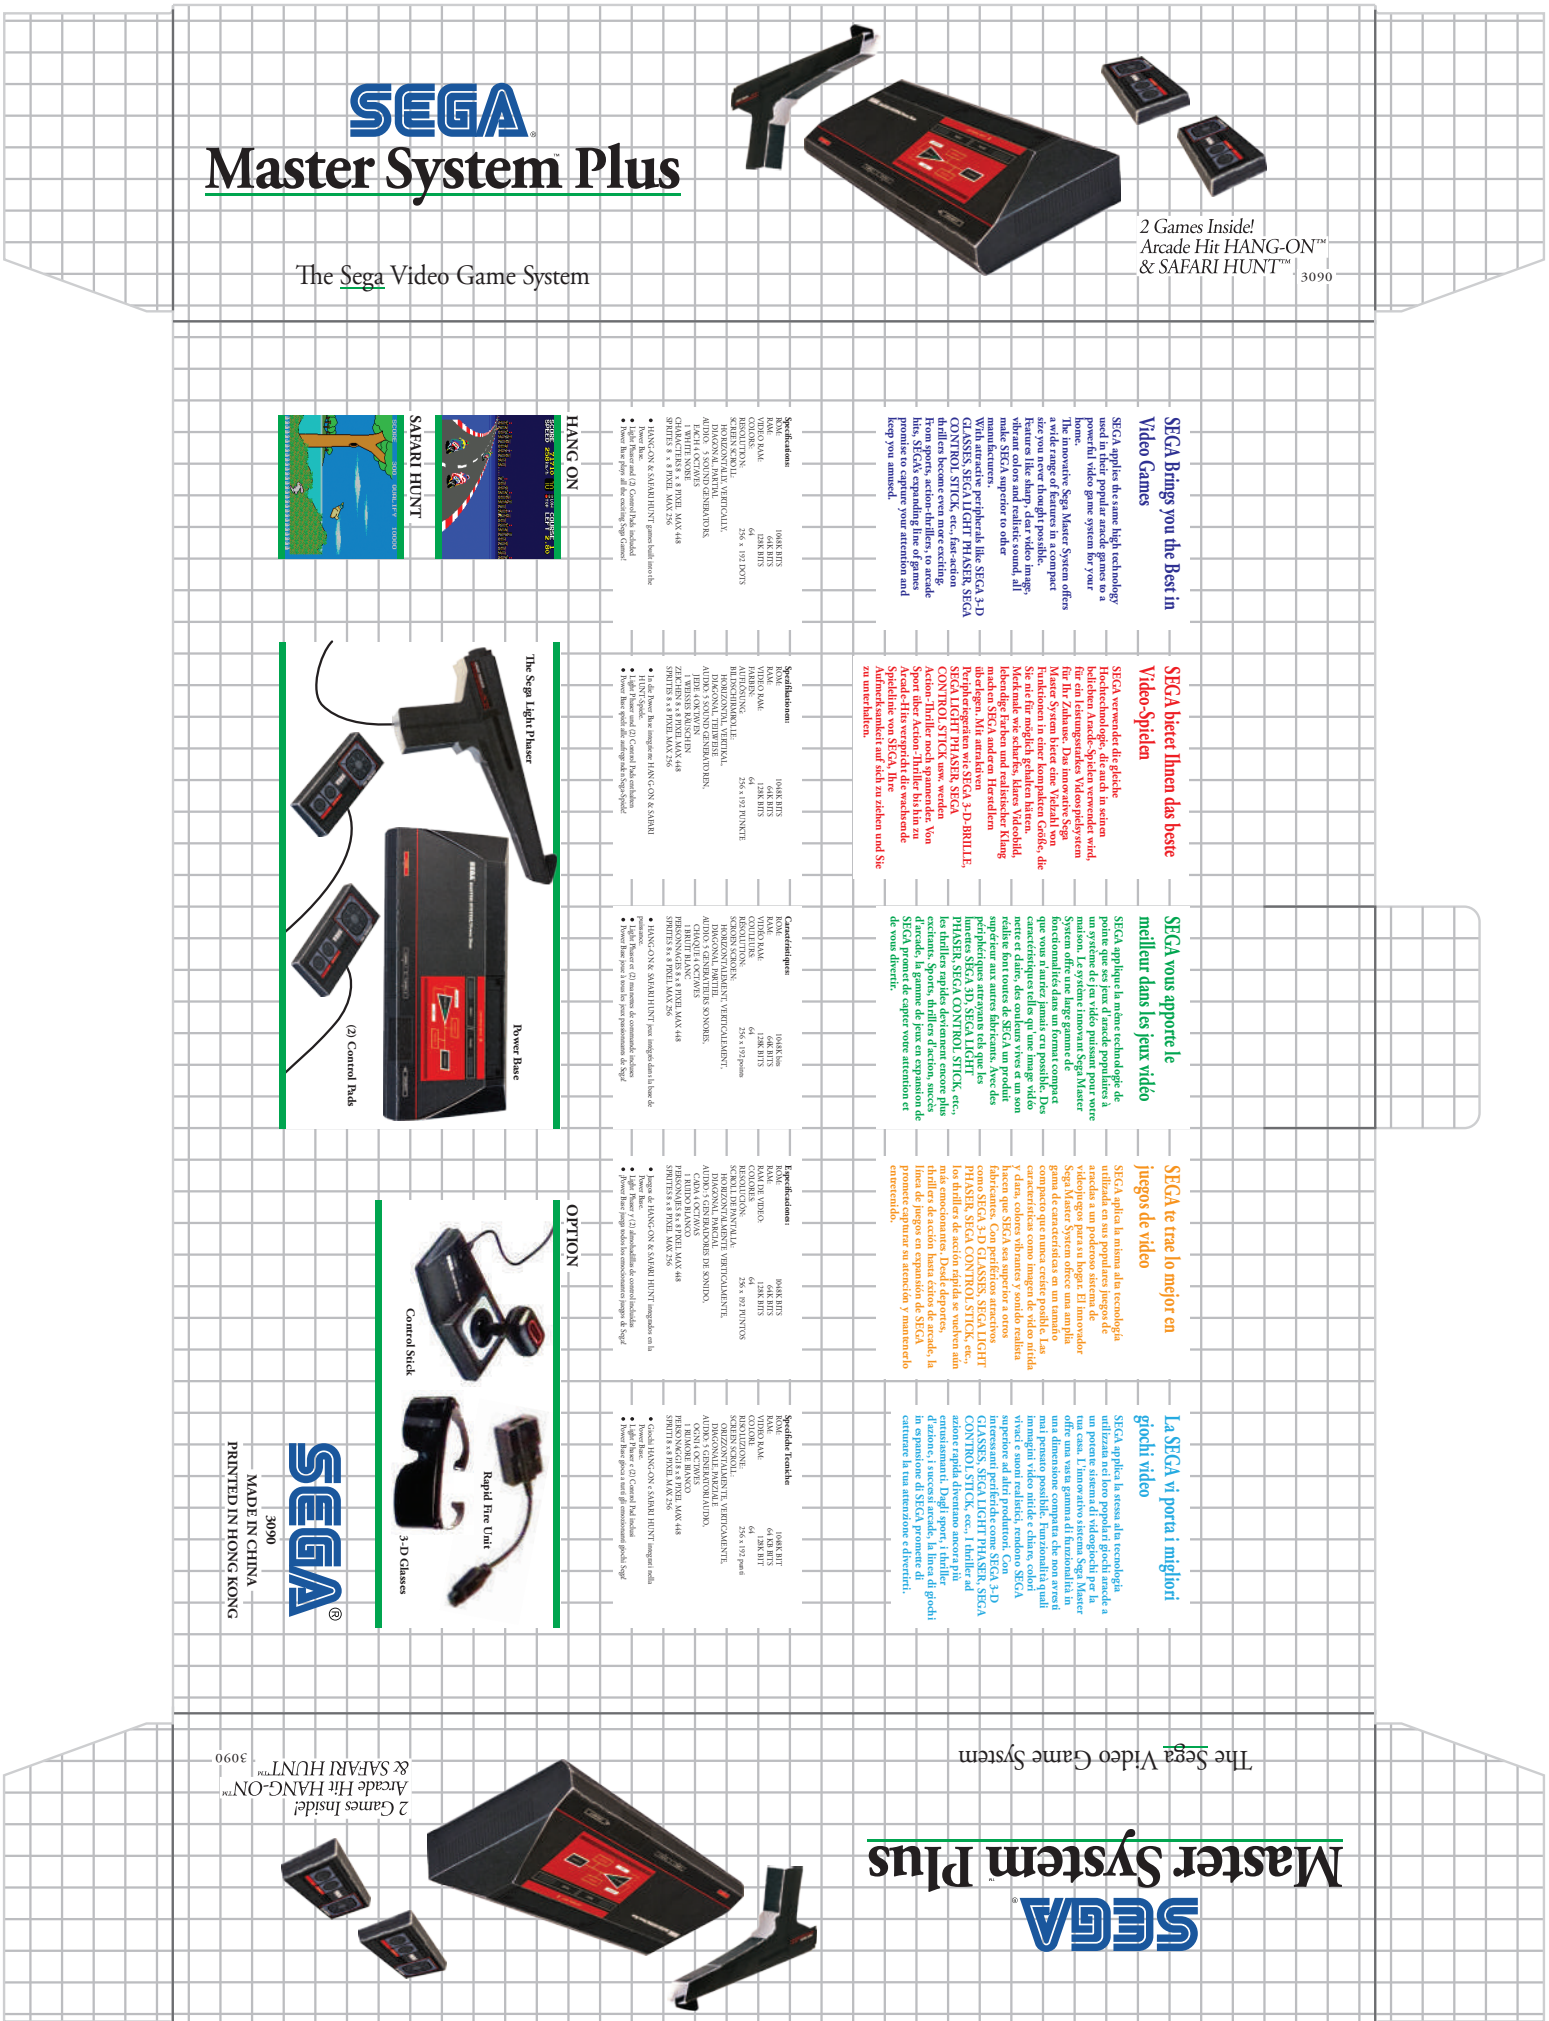

SEGA Master System Plus

Papercraft Pattern

SEGA Master System Plus

The Sega Video Game System

2 Games Inside!
Arcade Hit HANG-ON™
& SAFARI HUNT™

3090

SEGA Brings you the Best in Video Games

SEGA bietet Ihnen das Beste in Video-Spielen

SEGA vous apporte le meilleur dans les jeux vidéo

SEGA te trae lo mejor en juegos de video

La SEGA vi porta i migliori giochi video

2 Games Inside!
Arcade Hit HANG-ON™
& SAFARI HUNT™

3090

SEGA Master System Plus

The Sega Video Game System

2 Games Inside!
Arcade Hit HANG-ON™
& SAFARI HUNT™