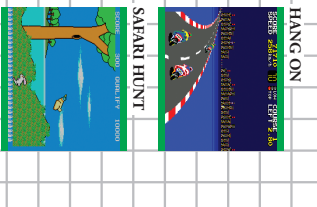

2 Games Inside!
Arcade Hit HANG-ON™
& SAFARI HUNT™

3090

SEGA Master System Plus

The Sega Video Game System

2 Games Inside!
Arcade Hit HANG-ON™
& SAFARI HUNT™