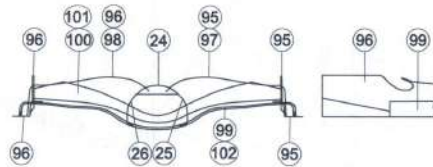

Renault R26
 Brazil GP, Sao Paulo - Fernando Alonso
 2006

GONZALEZ
 scale 1:24 1:11

STEERING WHEEL

ANTENNAS

FRONT WHEEL

RAER WHEEL

FRONT WING

RENAULT R26