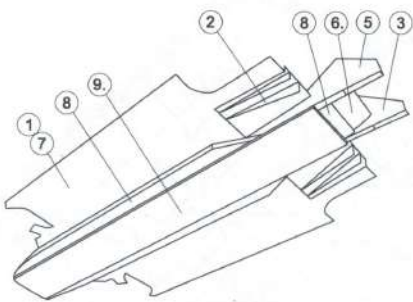

Designer: Robert Blaschke
 Coloration: Eduard Rojko
 Check-out: Jaroslav Neubauer

Renault R26
 Brazil GP, Sao Paulo - Giancarlo Fisichella
 2006

www.formula1.com/forumteam
 scale 1:24
 model nr. 112

9.

Designer: Robert Biscaglia
 Creator: Eduard Roldan
 Checked: Jiroslav Neubauer

Renault R26
 Brazil GP, Sao Paulo - Fernando Alonso
 2006

GONZALEZ
 scale 1:24 1:11

STEERING WHEEL

ANTENNAS

FRONT WHEEL

RAER WHEEL

FRONT WING

RENAULT R26