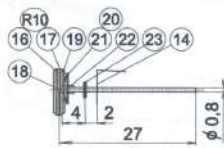

Renault R26
 Brazil GP, Sao Paulo - Fernando Alonso
 2006

GONZALEZ
 scale 1:24 1:11

STEERING WHEEL

ANTENNAS

FRONT WHEEL

RAER WHEEL

FRONT WING

RENAULT R26