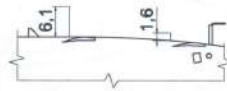

Renault R26
 Brazil GP, Sao Paulo - Fernando Alonso
 2006

GONZALEZ
 scale 1:24 1:11

STEERING WHEEL

ANTENNAS

FRONT WHEEL

RAER WHEEL

FRONT WING

RENAULT R26