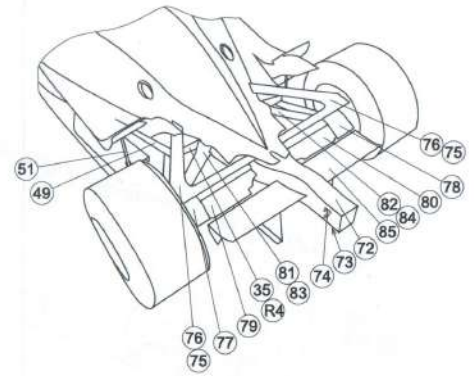

Designer: Robert Blaschke
 Coloration: Eduard Rojko
 Check-out: Jaroslav Neubauer

Renault R26
 Brazil GP, Sao Paulo - Giancarlo Fisichella
 2006

www.formula1.com/forumteam
 scale 1:24
 model nr. 112

9.

Designer: Robert Biscaglia
 Creator: Eduard Roldan
 Checked: Jiroslav Neubauer

Renault R26
 Brazil GP, Sao Paulo - Fernando Alonso
 2006

GONZALEZ
 scale 1:24 1:11

STEERING WHEEL

ANTENNAS

FRONT WHEEL

RAER WHEEL

FRONT WING

RENAULT R26