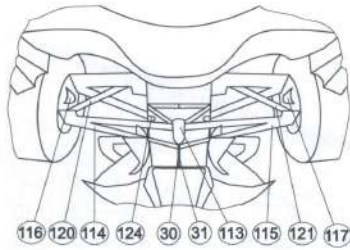

Designer: Robert Blaschke
 Coloration: Eduard Rojko
 Check-out: Jaroslav Neubauer

Renault R26
 Brazil GP, Sao Paulo - Giancarlo Fisichella
 2006

www.formula1.com/forumteam
 scale 1:24
 model nr. 112

9.

Designer: Robert Biscaglia
 Creator: Eduard Roldan
 Checked: Jiroslav Neubauer

Renault R26
 Brazil GP, Sao Paulo - Fernando Alonso
 2006

GONZALEZ
 scale 1:24 1:11

STEERING WHEEL

ANTENNAS

FRONT WHEEL

RAER WHEEL

FRONT WING

RENAULT R26