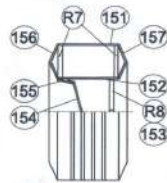

Renault R26
 Brazil GP, Sao Paulo - Fernando Alonso
 2006

GONZALEZ
 scale 1:24 1:11

STEERING WHEEL

ANTENNAS

FRONT WHEEL

RAER WHEEL

FRONT WING

RENAULT R26