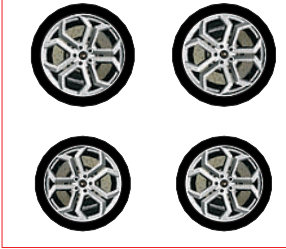

OPTIONAL

OPTIONAL

AVENTADOR