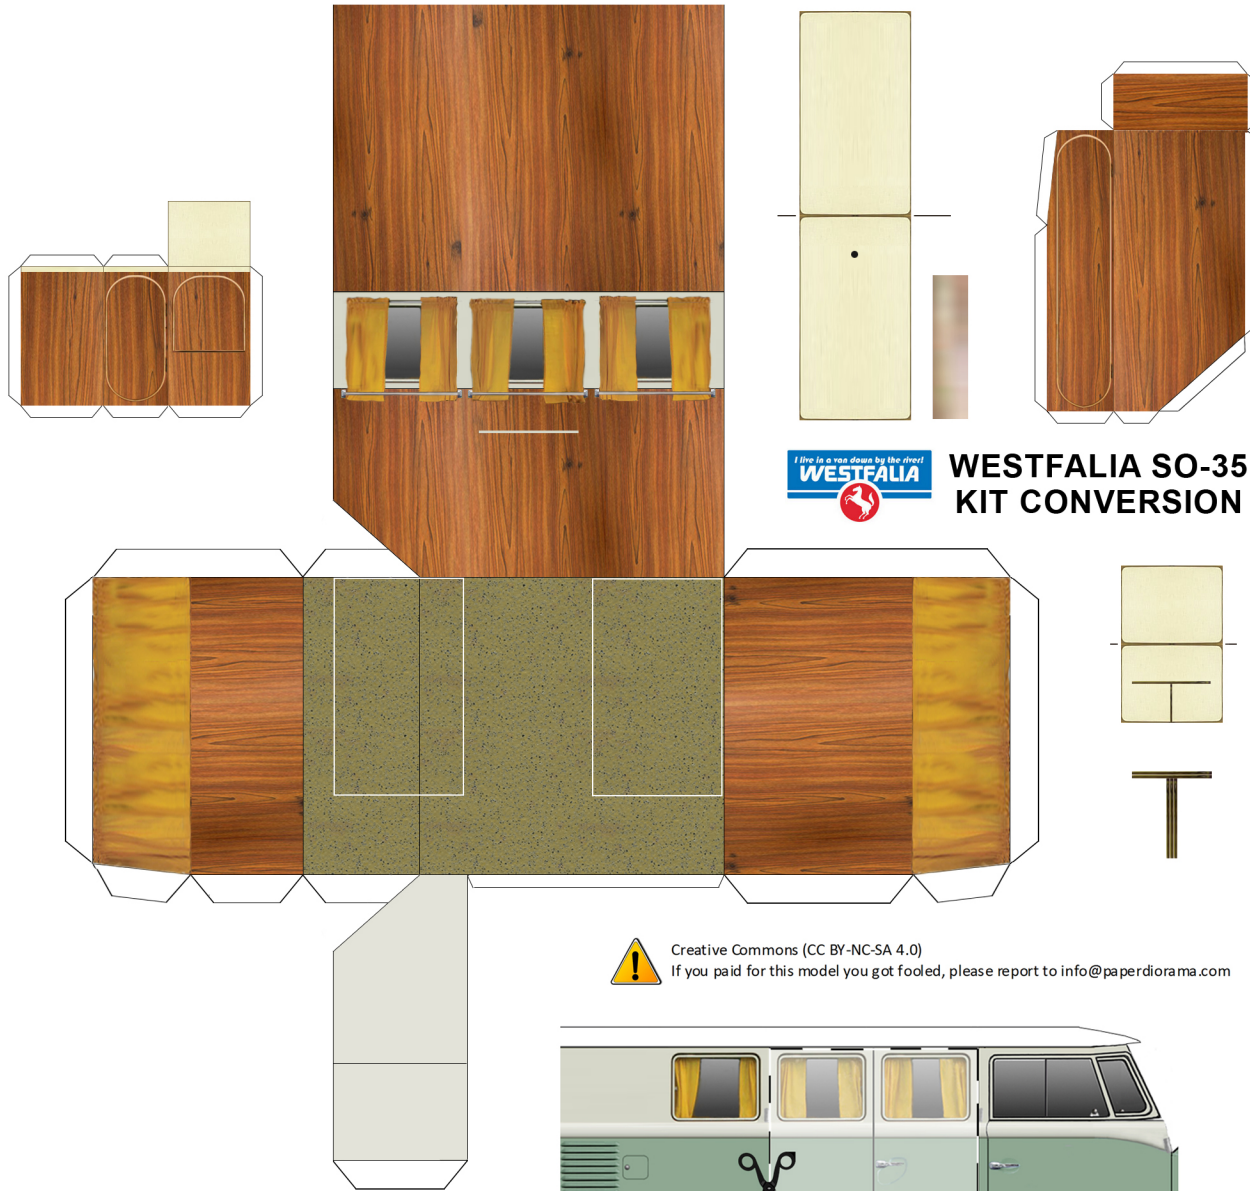

PAPERDIORAMA.COM

VOLKSWAGEN
TYP 2 1962
WESTFALIA

1:35 SCALE - SHEET 1/4

Creative Commons (CC BY-NC-SA 4.0)
If you paid for this model you got fooled, please report to info@paperdiorama.com

PAPERDIORAMA.COM

 **VOLKSWAGEN
TYP 2 1962
WESTFALIA**

1:35 SCALE - SHEET 2/4

Creative Commons (CC BY-NC-SA 4.0)
 If you paid for this model you got fooled, please report to info@paperdiorama.com

PAPERDIORAMA.COM

 **VOLKSWAGEN
 TYP 2 1962
 WESTFALIA**

1:35 SCALE - SHEET 3/4

VOLKSWAGEN TYP2 (T1) WESTFALIA SO/35 - 1962
by Paperdiorama.com

**VOLKSWAGEN
TYP 2 1962
WESTFALIA**