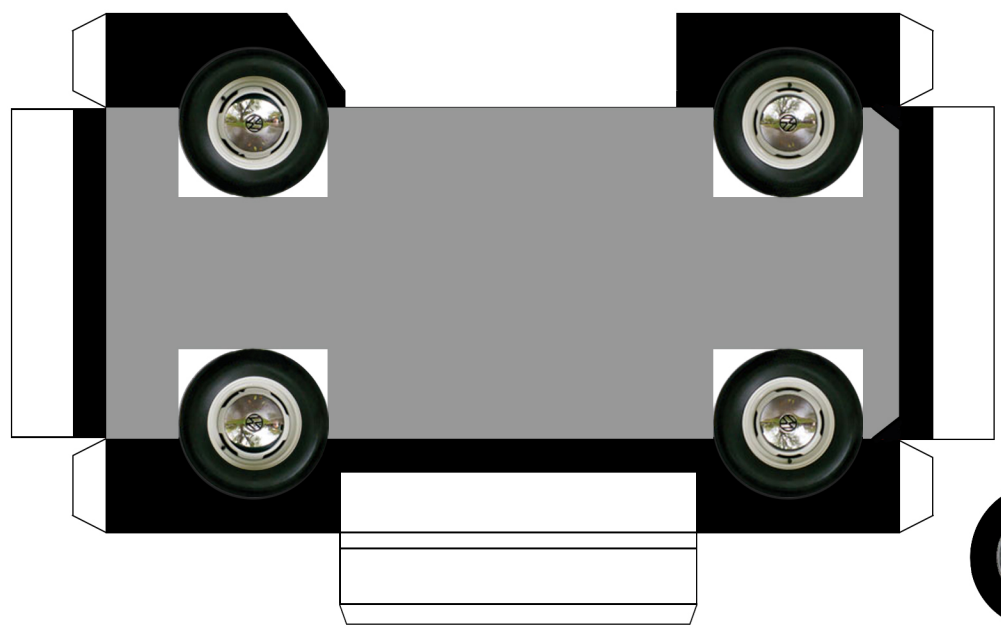

PAPERDIORAMA.COM

VOLKSWAGEN
TYP 2 1962
WESTFALIA

1:35 SCALE - SHEET 1/4

Creative Commons (CC BY-NC-SA 4.0)
If you paid for this model you got fooled, please report to info@paperdiorama.com

PAPERDIORAMA.COM

 **VOLKSWAGEN
TYP 2 1962
WESTFALIA**

1:35 SCALE - SHEET 2/4

Creative Commons (CC BY-NC-SA 4.0)
 If you paid for this model you got fooled, please report to info@paperdiorama.com

PAPERDIORAMA.COM

 **VOLKSWAGEN
 TYP 2 1962
 WESTFALIA**

1:35 SCALE - SHEET 3/4

VOLKSWAGEN TYP2 (T1) WESTFALIA SO/35 - 1962
by Paperdiorama.com

**VOLKSWAGEN
TYP 2 1962
WESTFALIA**