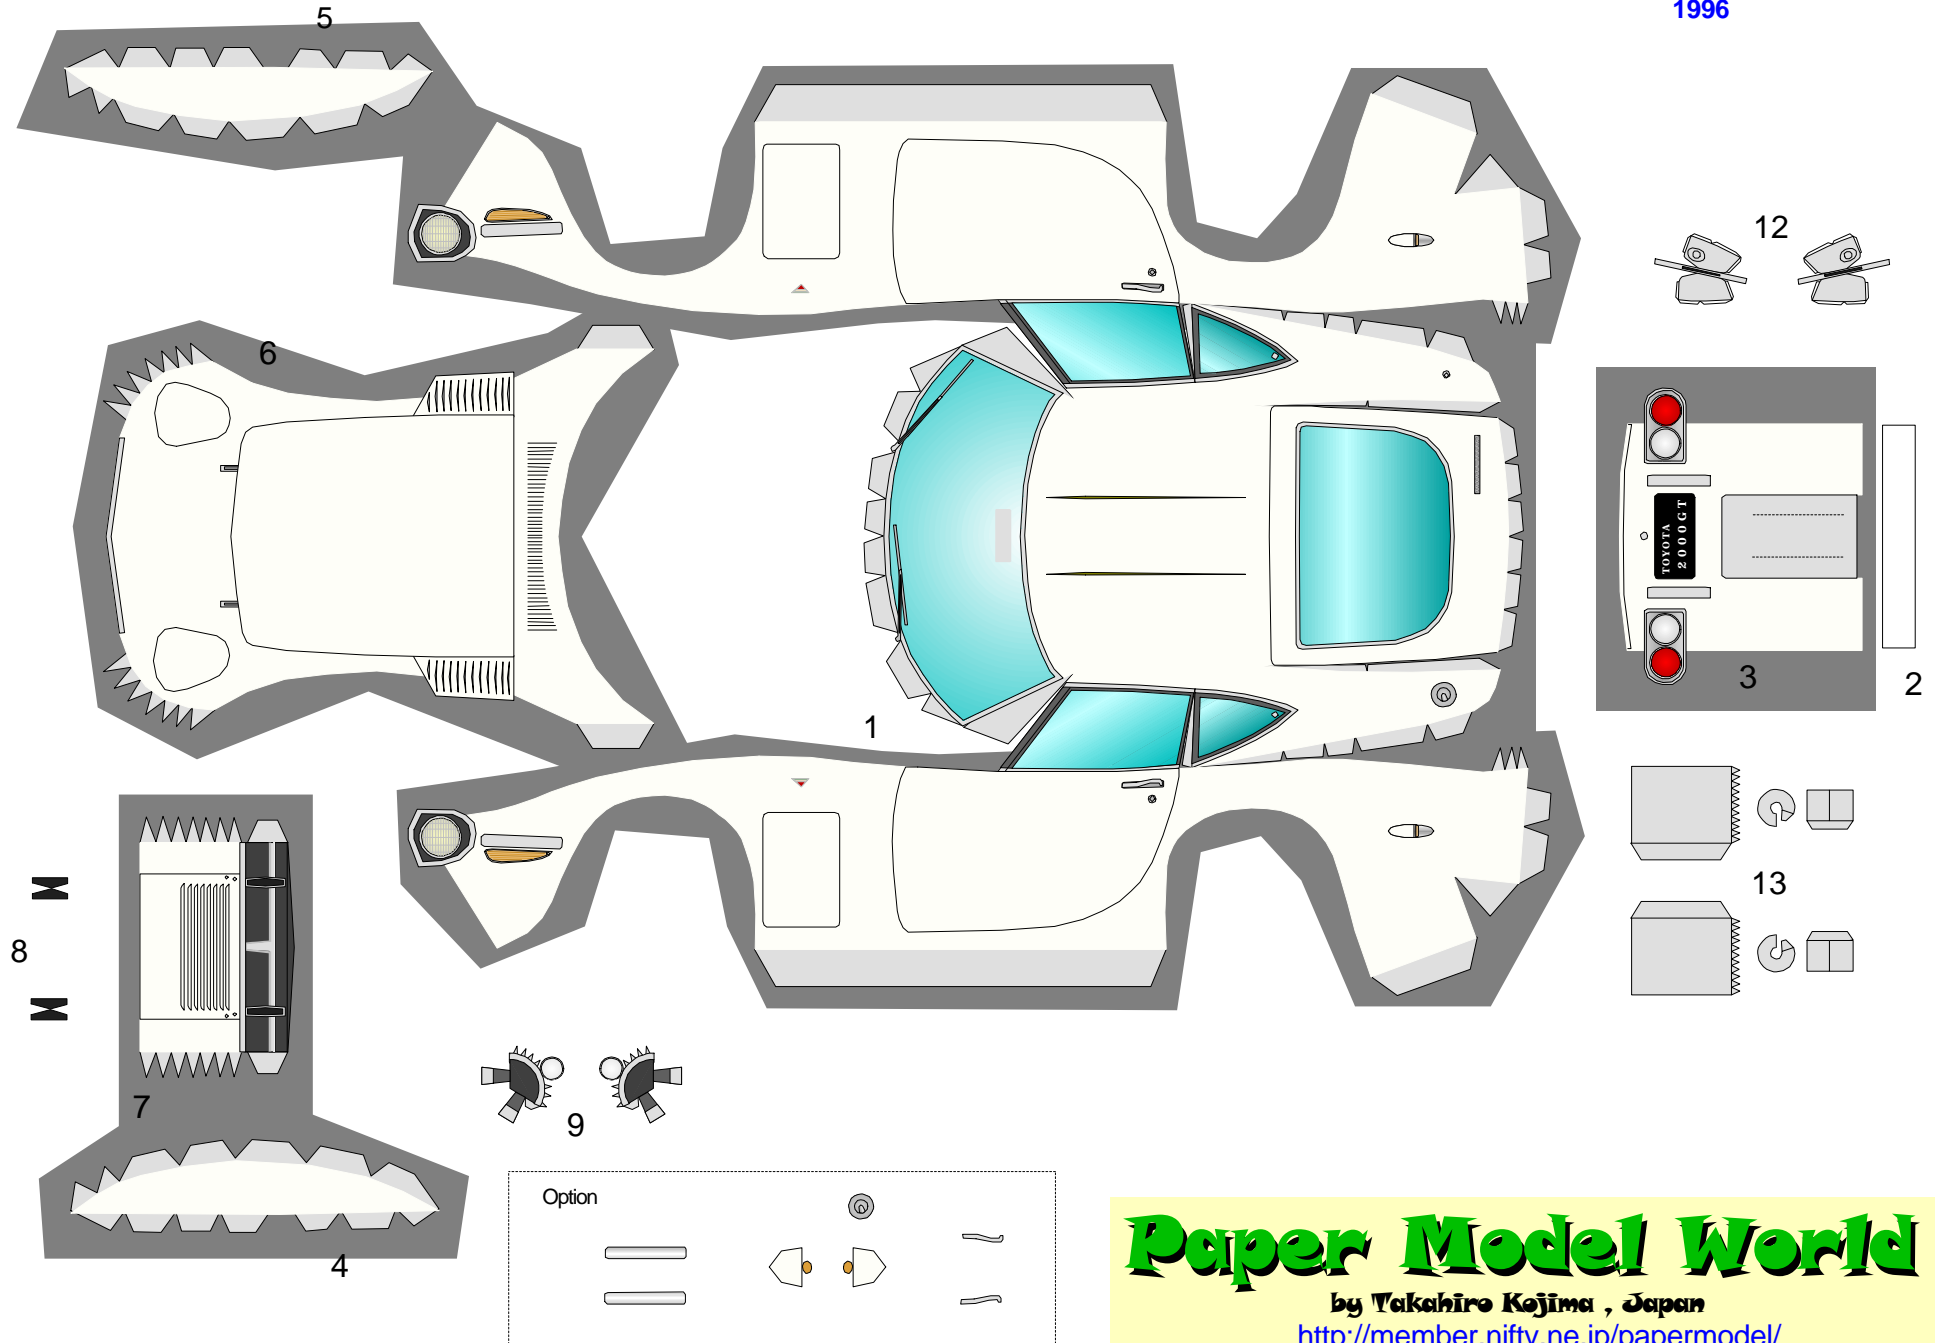

TOYOTA 2000GT

1996

Paper Model World
by Takahiro Kojima, Japan
<http://member.nifty.ne.jp/papermodel/>

10

14

TOYOTA 2000GT