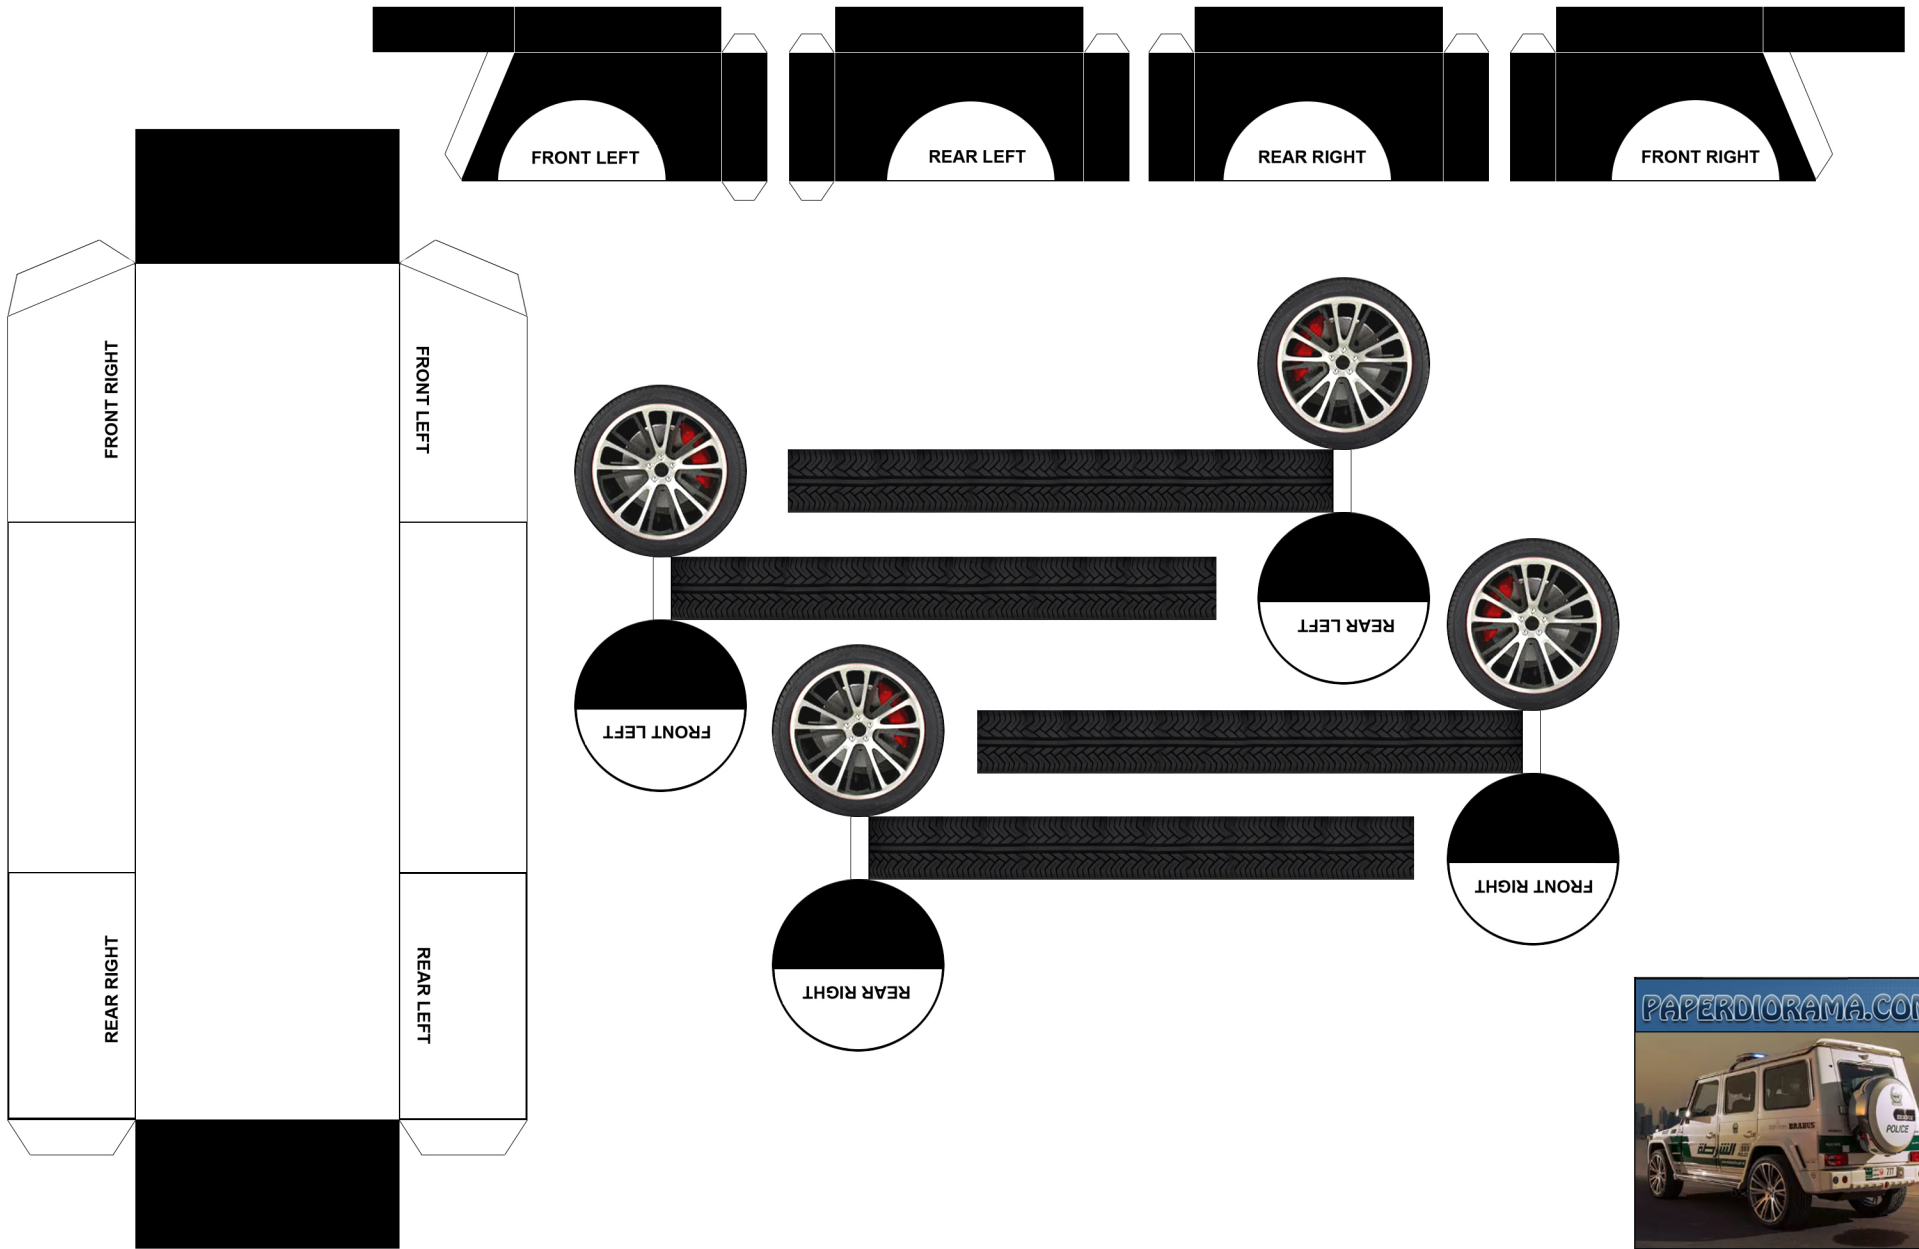

PAPERDIORAMA.COM

MERCEDES BRABUS  
G700 WIDESTAR  
DUBAI POLICE CAR  
1:35 SCALE - SHEET 1/4

PAPERDIORAMA.COM

**MERCEDES BRABUS  
G700 WIDESTAR  
DUBAI POLICE CAR**

1:35 SCALE - SHEET 2/4

PAPERDIORAMA.COM

MERCEDES BRABUS  
G700 WIDESTAR  
DUBAI POLICE CAR

1:35 SCALE - SHEET 3/4

**MERCEDES G 700 - DUBAI POLICE**  
by PAPERDIORAMA.COM

PAPERDIORAMA.COM

MERCEDES BRABUS  
G700 WIDESTAR  
DUBAI POLICE CAR

1:35 SCALE - SHEET 4/4