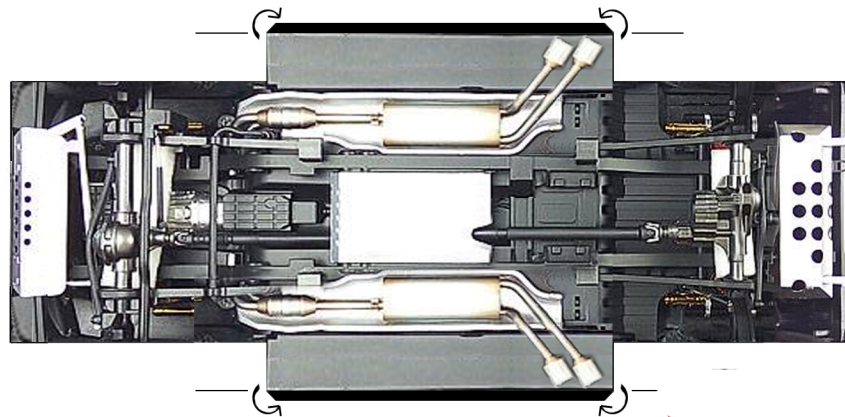

PAPERDIORAMA.COM

MERCEDES BRABUS  
G700 WIDESTAR  
DUBAI POLICE CAR  
1:35 SCALE - SHEET 1/4

PAPERDIORAMA.COM

**MERCEDES BRABUS  
G700 WIDESTAR  
DUBAI POLICE CAR**

1:35 SCALE - SHEET 2/4

PAPERDIORAMA.COM

MERCEDES BRABUS  
G700 WIDESTAR  
DUBAI POLICE CAR

1:35 SCALE - SHEET 3/4

**MERCEDES G 700 - DUBAI POLICE**  
by PAPERDIORAMA.COM

PAPERDIORAMA.COM

MERCEDES BRABUS  
G700 WIDESTAR  
DUBAI POLICE CAR

1:35 SCALE - SHEET 4/4