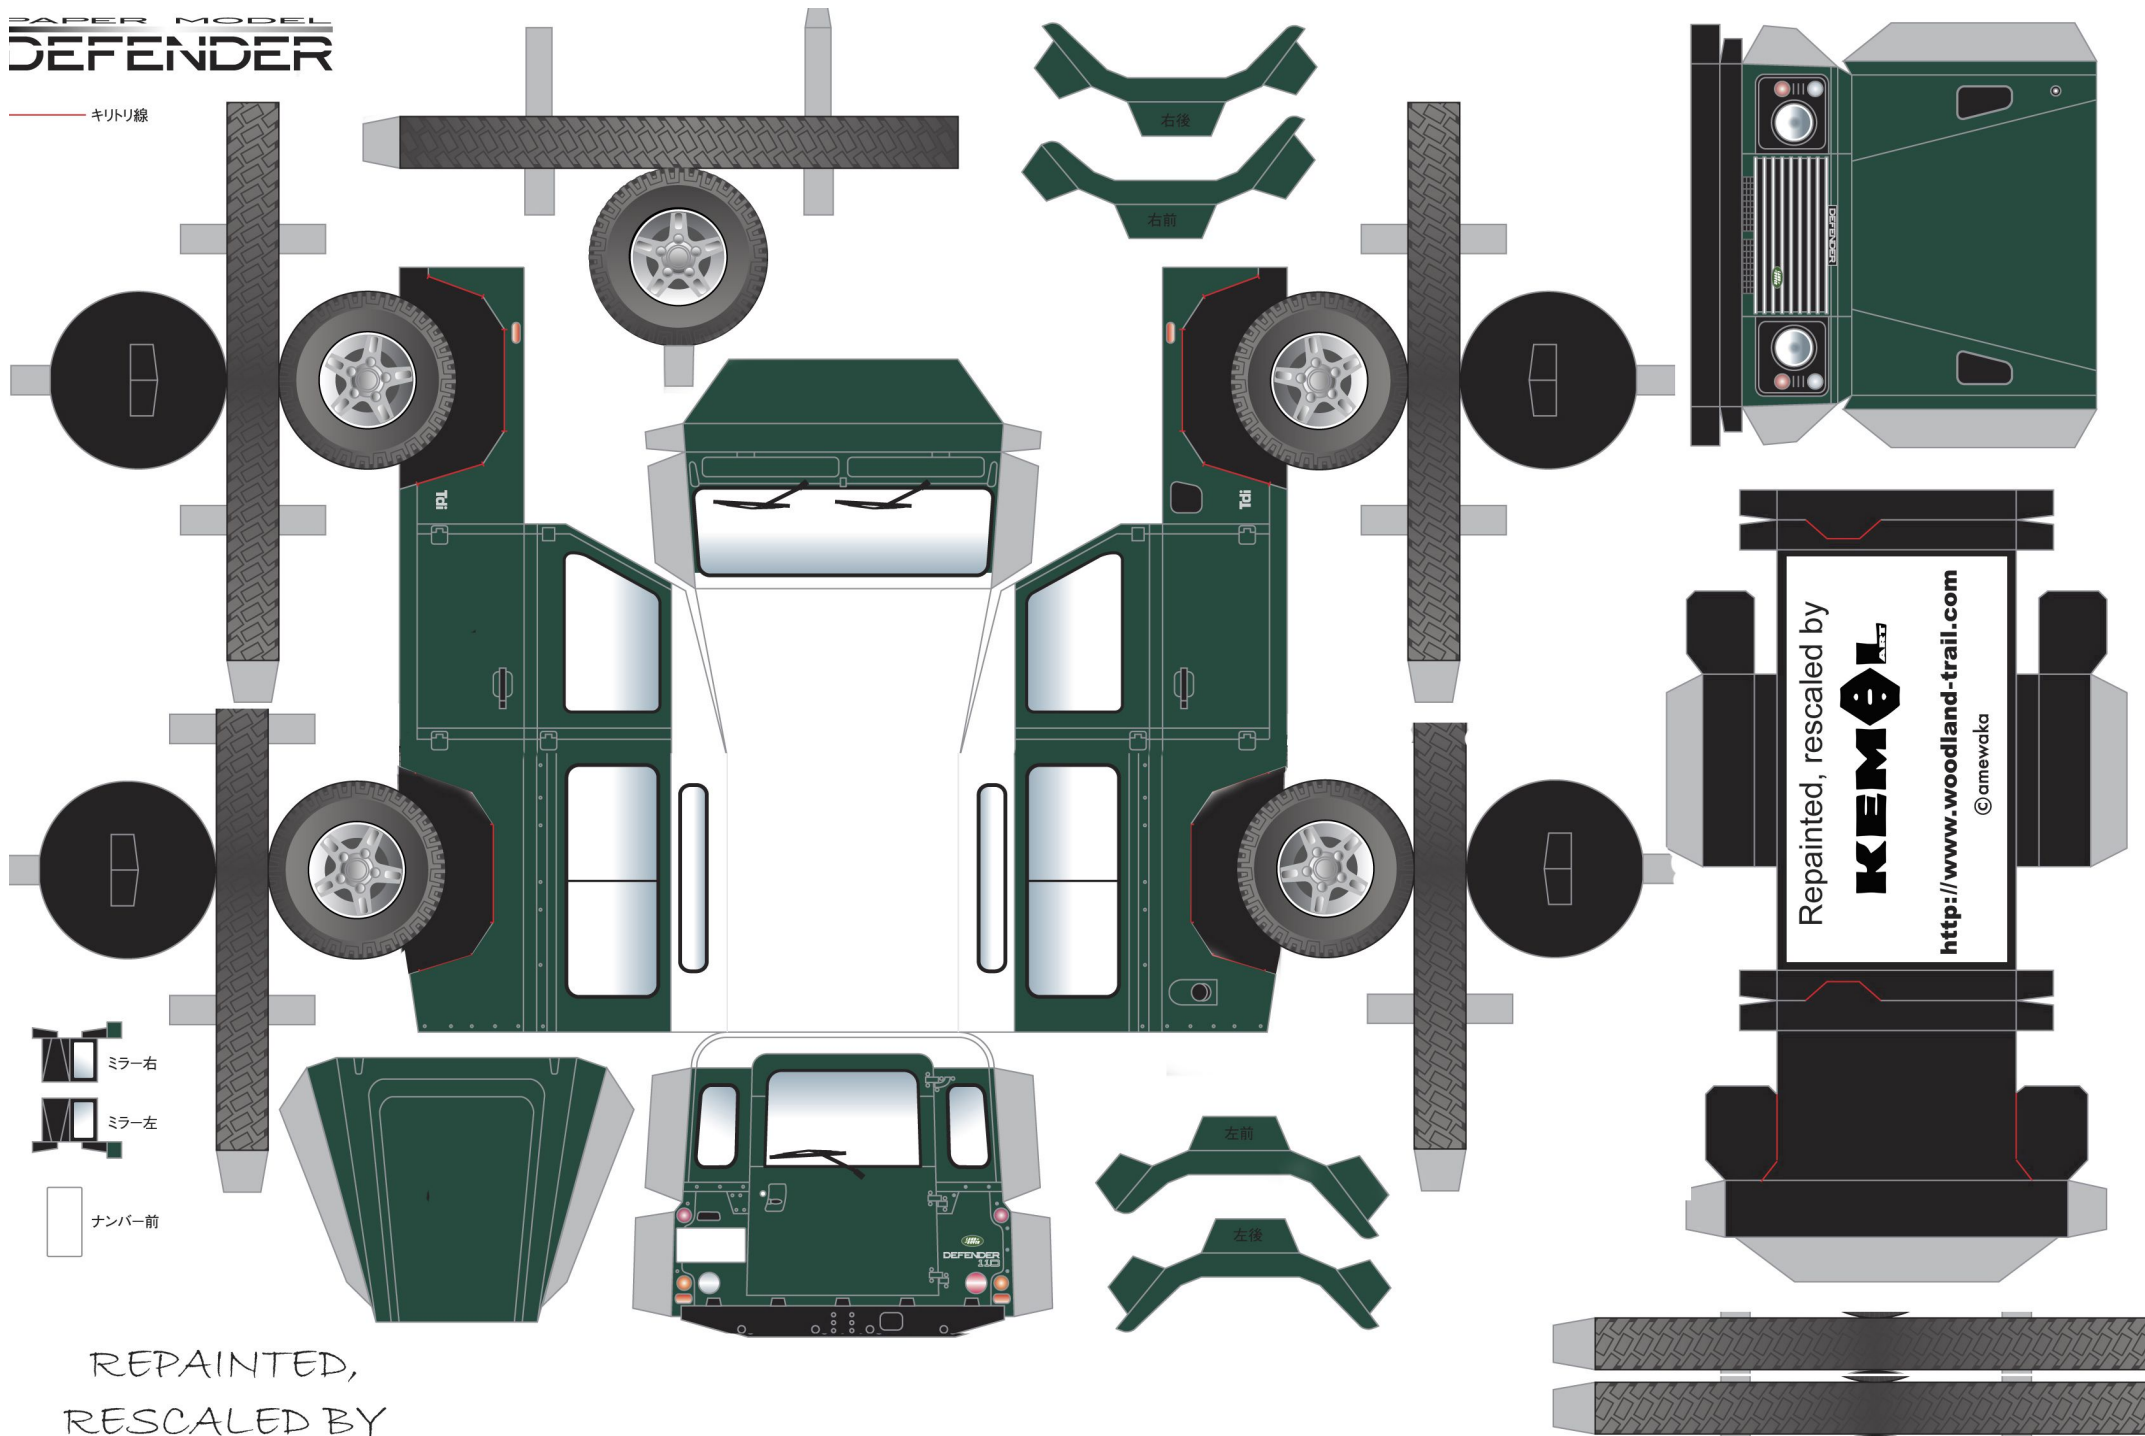

PAPER MODEL
DEFENDER

キリリ線

REPAINTED,
RESCALED BY
KEMEL

scale 1:35